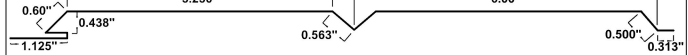

Width	3.375"
SKU	SFTJT

Soffit