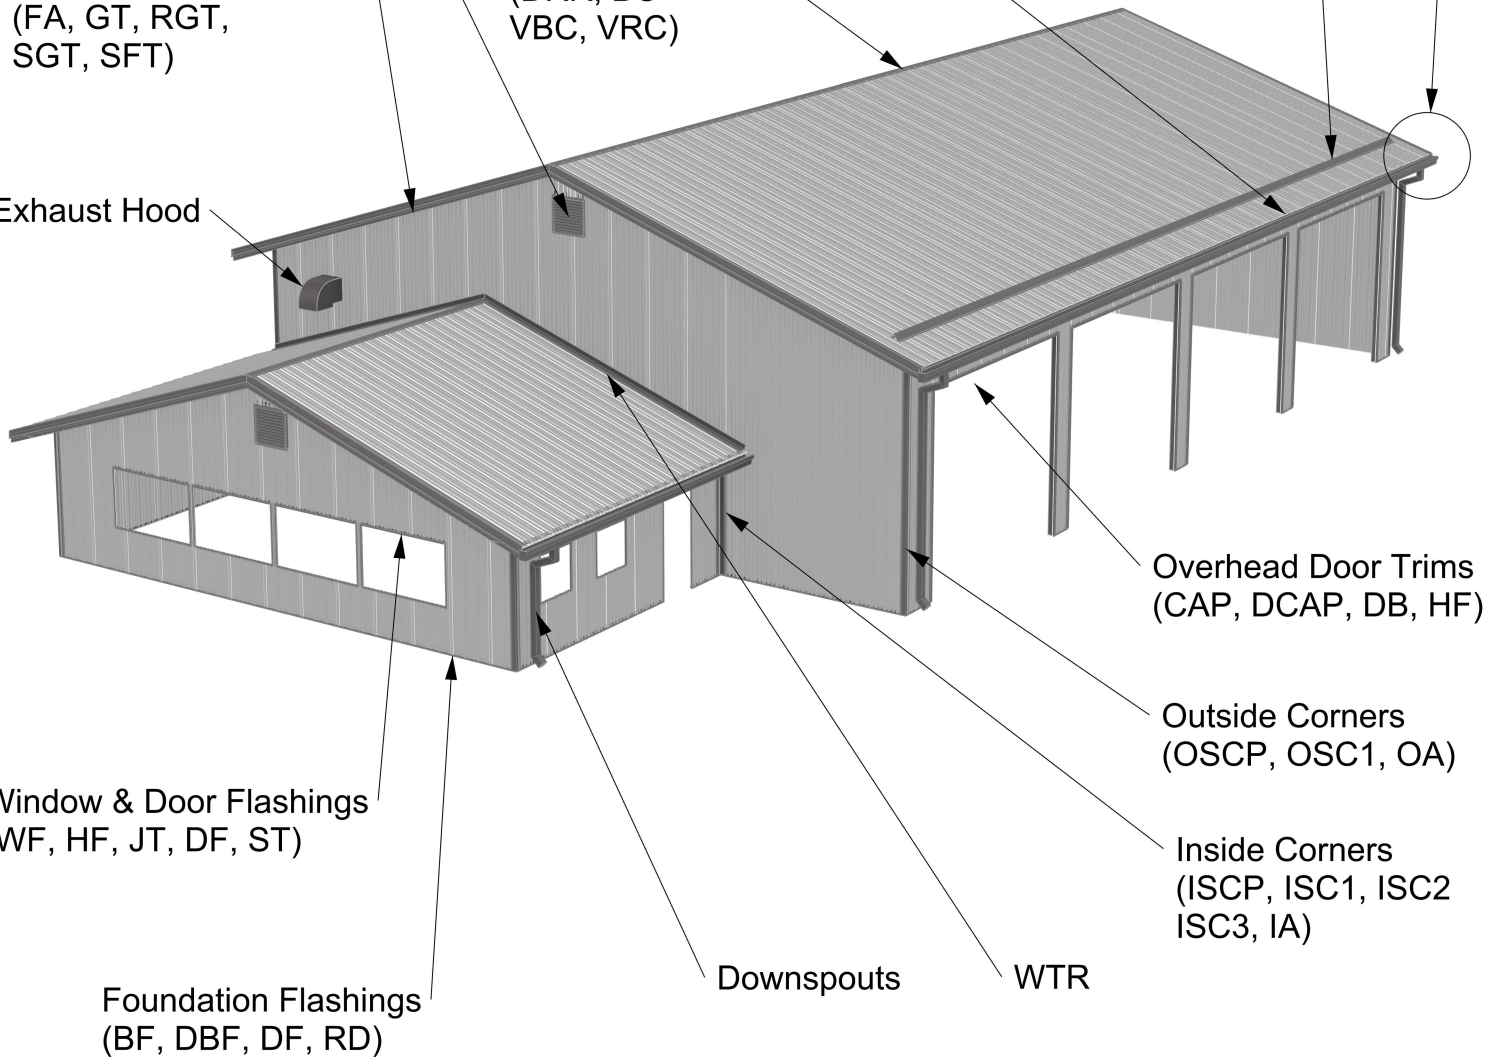

Eave & Overhang Trims
(RE34, RE36, EF,
ET1, ET2, FA, SFT)

Vented Louvres

Gable & Overhang Trim
(FA, GT, RGT,
SGT, SFT)

Ridge Capping
(DRR, BC
VBC, VRC)

Ice Dam
(ID, IDHD)

Exhaust Hood

Overhead Door Trims
(CAP, DCAP, DB, HF)

Window & Door Flashings
(WF, HF, JT, DF, ST)

Outside Corners
(OSCP, OSC1, OA)

Foundation Flashings
(BF, DBF, DF, RD)

Downspouts

WTR

Inside Corners
(ISCP, ISC1, ISC2
ISC3, IA)