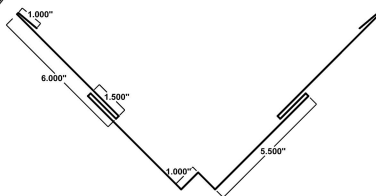

Fiber Cement

Fiber Cement J Trim 		Fiber Cement Z Trim 	
Width	3.3"	Width	3.3"
SKU	FCJT	SKU	FCZT
Fiber Cement Base Trim 		Fiber Cement Vertical Trim 	
Width	3.7"	Width	7.75" / 4.25"
SKU	FCBT	SKU	FCVT
Fiber Cement Horizontal Trim 		Fiber Cement Outside Corner Trim 	
Width	3.8" / 3.8"	Width	7.3" / 4.3"
SKU	FCHT	SKU	FCOSCT
Fiber Cement Inside Corner Trim 		Fiber Cement Trims <ul style="list-style-type: none"> — Aluminum — 28ga Pre-Painted Steel — Packages Are Labeled — Easy to Install — Colour Match to Fiber Cement 	
Width	8.1" / 4.3"		
SKU	FCISCT		

SSR Flashings

SSR Wall to Roof

***Available for 1" to 3"**

Width	10.875"
SKU	SSRWTR

SSR Rake Edge

Width	8.5"
SKU	SSRAE

SSR Gable Trim

***Available for 1" to 3"**

Width	11.125"
SKU	SSRGT

SSR High Eave Trim

Width	9.25"
SKU	SSRHET

SSR Z-Trim

***Available for 1" to 3"**

Width	3.625"
SKU	SSRZT

SSR Modified Gable Trim *Available for 1" to 3"

Width	15"
SKU	SSRMGT

SSR W-Valley Flashing

Width	30"
SKU	SSRWVF

SSR Vented Ridge Capping

Width	33.75"
SKU	SSRVRC

Rainware

Downpipe *Available in custom sizes		Closed Downspout *Available in custom sizes	
			
Width	See Sales Representative	Width	See Sales Representative
SKU		SKU	
Open Downspout *Available in custom sizes		Elbows *Available in custom sizes	
			
Width	See Sales Representative	Width	See Sales Representative
SKU		SKU	
Downspout Offsets *Available for downspout and downpipe *Available in custom sizes *Available in custom angles		Eavestrough *Available in custom sizes	
			
Width	See Sales Representative	Width	19"
SKU		SKU	ET1
Eavestrough 2 *Available in custom sizes		Downspouts and Elbows Available In:	
		<ul style="list-style-type: none"> — 3" x 3" — 4" x 4" — Aluminum — 28ga or 26ga Pre-Painted Steel — Colour Match to Your Project 	
Width	19.375"		
SKU	ET2		