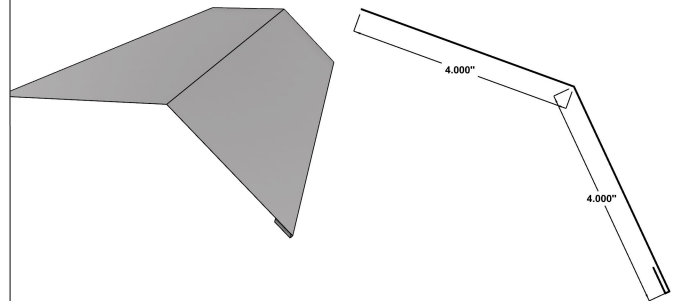

*Available for 8" and 10" coverage

Width 12.125"
SKU DRR

Vented Benders Capping *Available in custom sizes

Width See Sales Representative
SKU VBC

Transition Ridge

Width 8.5"
SKU TR

Transition Valley

Width 8.5"
SKU TV