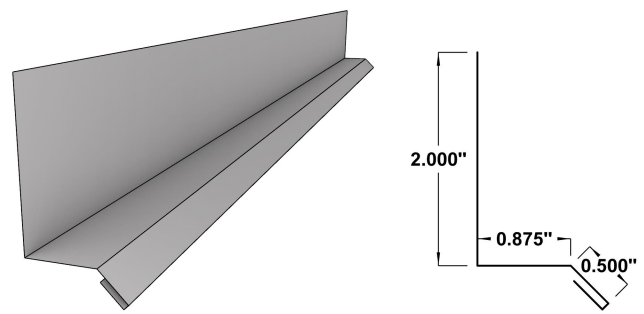

Drip Flashing

*Available for 1/2" to 1-1/2"