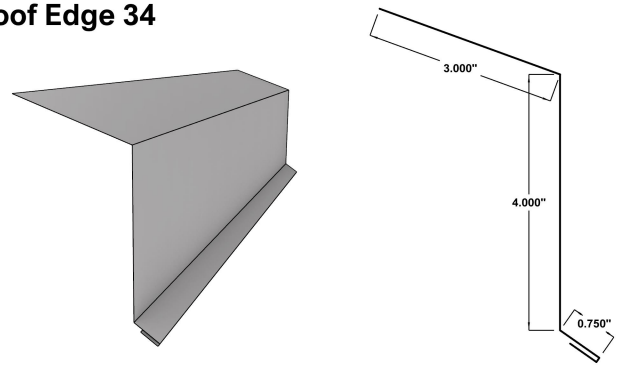

Roof Edge 34