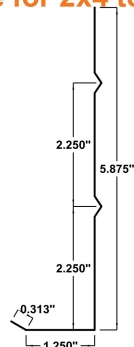

SSR W-Valley Flashing

Width	30"
SKU	SSRWVF

SSR Vented Ridge Capping

Width	33.75"
SKU	SSRVRC

Rainware

Downpipe *Available in custom sizes		Closed Downspout *Available in custom sizes	
			
Width	See Sales Representative	Width	See Sales Representative
SKU		SKU	
Open Downspout *Available in custom sizes		Elbows *Available in custom sizes	
			
Width	See Sales Representative	Width	See Sales Representative
SKU		SKU	
Downspout Offsets *Available for downspout and downpipe *Available in custom sizes *Available in custom angles		Eavestrough *Available in custom sizes	
			
Width	See Sales Representative	Width	19"
SKU		SKU	ET1
Eavestrough 2 *Available in custom sizes		Downspouts and Elbows Available In:	
		<ul style="list-style-type: none"> — 3" x 3" — 4" x 4" — Aluminum — 28ga or 26ga Pre-Painted Steel — Colour Match to Your Project 	
Width	19.375"		
SKU	ET2		

Misc Flashings

Canopy Trim

***Available for 1/2" to 1-1/2"**

Width	6"
SKU	CB

Door Track Cover

Width	12.25"
SKU	DTC

Soffit J Trim

Width	3.375"
SKU	SFTJT

Soffit

Width	14.375"
SKU	SFT

Eave Flashing 2

Width	12"
SKU	EF2

Reglet

Width	6.875"
SKU	REG

Fascia Trim

***Available for 2x4 to 2x12**

Width	7.4375"
SKU	FA6

Cleat

***Available for custom sizes**

Width	3.375"
SKU	CL

Custom

Rocker Panels *Custom made to fit your vehicle 		RV J-Hook *Available in custom sizes 	
Width SKU	See Sales Representative	Width SKU	See Sales Representative
File Folders *Available in custom sizes 		Mount Master *Available in custom sizes 	
Width SKU	See Sales Representative	Width SKU	See Sales Representative
Water Diverter 		ChickInn Egger *Available in 3-hole and 5-hole 	
Width SKU	See Sales Representative	Width SKU	See Sales Representative
Exhaust Hood *Available in custom sizes 		Vented Louvre *Available in custom sizes 	
Width SKU	See Sales Representative	Width SKU	See Sales Representative