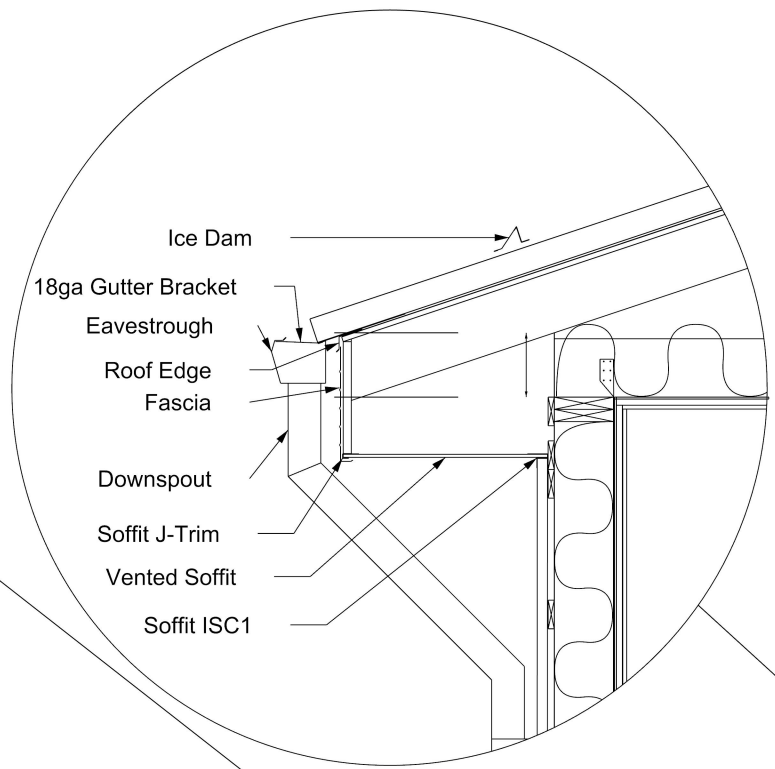

Soffit

Width	14.375"
SKU	SFT

Eave Flashing 2

Width	12"
SKU	EF2

Reglet

Width	6.875"
SKU	REG

Fascia Trim

***Available for 2x4 to 2x12**

Width	7.4375"
SKU	FA6

Cleat

***Available for custom sizes**

Width	3.375"
SKU	CL

Custom

Rocker Panels *Custom made to fit your vehicle 		RV J-Hook *Available in custom sizes 	
Width SKU	See Sales Representative	Width SKU	See Sales Representative
File Folders *Available in custom sizes 		Mount Master *Available in custom sizes 	
Width SKU	See Sales Representative	Width SKU	See Sales Representative
Water Diverter 		ChickInn Egger *Available in 3-hole and 5-hole 	
Width SKU	See Sales Representative	Width SKU	See Sales Representative
Exhaust Hood *Available in custom sizes 		Vented Louvre *Available in custom sizes 	
Width SKU	See Sales Representative	Width SKU	See Sales Representative

Quality. Experience. Innovation.

Eave & Overhang Trims
(RE34, RE36, EF,
ET1, ET2, FA, SFT)

Vented Louvres

Gable & Overhang Trim
(FA, GT, RGT,
SGT, SFT)

Ridge Capping
(DRR, BC
VBC, VRC)

Ice Dam
(ID, IDHD)

Exhaust Hood