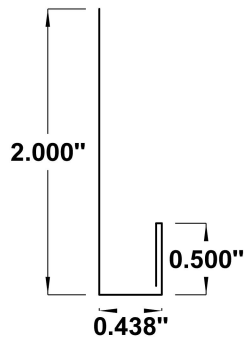

SSR W-Valley Flashing

Width	30"
SKU	SSRWVF

SSR Vented Ridge Capping

Width	33.75"
SKU	SSRVRC

Rainware

Downpipe *Available in custom sizes		Closed Downspout *Available in custom sizes	
			
Width	See Sales Representative	Width	See Sales Representative
SKU		SKU	
Open Downspout *Available in custom sizes		Elbows *Available in custom sizes	
			
Width	See Sales Representative	Width	See Sales Representative
SKU		SKU	
Downspout Offsets *Available for downspout and downpipe *Available in custom sizes *Available in custom angles		Eavestrough *Available in custom sizes	
			
Width	See Sales Representative	Width	19"
SKU		SKU	ET1
Eavestrough 2 *Available in custom sizes		Downspouts and Elbows Available In:	
		<ul style="list-style-type: none"> — 3" x 3" — 4" x 4" — Aluminum — 28ga or 26ga Pre-Painted Steel — Colour Match to Your Project 	
Width	19.375"		
SKU	ET2		

Misc Flashings

Canopy Trim

***Available for 1/2" to 1-1/2"**

Width	6"
SKU	CB

Door Track Cover

Width	12.25"
SKU	DTC

Soffit J Trim

Width	3.375"
SKU	SFTJT