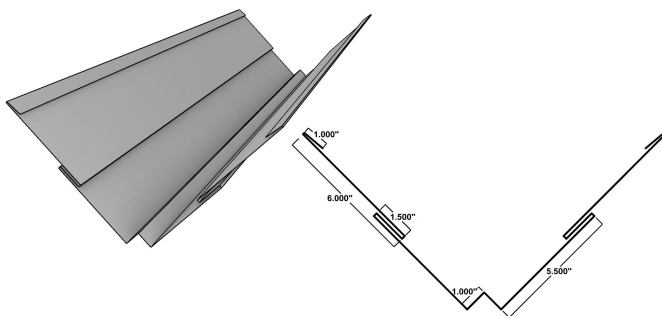

Fiber Cement

Fiber Cement J Trim 		Fiber Cement Z Trim 	
Width	3.3"	Width	3.3"
SKU	FCJT	SKU	FCZT
Fiber Cement Base Trim 		Fiber Cement Vertical Trim 	
Width	3.7"	Width	7.75" / 4.25"
SKU	FCBT	SKU	FCVT
Fiber Cement Horizontal Trim 		Fiber Cement Outside Corner Trim 	
Width	3.8" / 3.8"	Width	7.3" / 4.3"
SKU	FCHT	SKU	FCOSCT
Fiber Cement Inside Corner Trim 		Fiber Cement Trims <ul style="list-style-type: none"> — Aluminum — 28ga Pre-Painted Steel — Packages Are Labeled — Easy to Install — Colour Match to Fiber Cement 	
Width	8.1" / 4.3"		
SKU	FCISCT		

SSR Flashings

SSR Wall to Roof

***Available for 1" to 3"**

Width	10.875"
SKU	SSRWTR

SSR Rake Edge

Width	8.5"
SKU	SSRAE

SSR Gable Trim

***Available for 1" to 3"**

Width	11.125"
SKU	SSRGT

SSR High Eave Trim

Width	9.25"
SKU	SSRHET

SSR Z-Trim

***Available for 1" to 3"**

Width	3.625"
SKU	SSRZT

SSR Modified Gable Trim *Available for 1" to 3"

Width	15"
SKU	SSRMGT

SSR W-Valley Flashing

Width	30"
SKU	SSRWVF

SSR Vented Ridge Capping

Width	33.75"
SKU	SSRVRC

Rainware

Downpipe *Available in custom sizes		Closed Downspout *Available in custom sizes	
			
Width	See Sales Representative	Width	See Sales Representative
SKU		SKU	
Open Downspout *Available in custom sizes		Elbows *Available in custom sizes	
			
Width	See Sales Representative	Width	See Sales Representative
SKU		SKU	
Downspout Offsets *Available for downspout and downpipe *Available in custom sizes *Available in custom angles		Eavestrough *Available in custom sizes	
			
Width	See Sales Representative	Width	19"
SKU		SKU	ET1
Eavestrough 2 *Available in custom sizes		Downspouts and Elbows Available In:	
		<ul style="list-style-type: none"> — 3" x 3" — 4" x 4" — Aluminum — 28ga or 26ga Pre-Painted Steel — Colour Match to Your Project 	
Width	19.375"		
SKU	ET2		