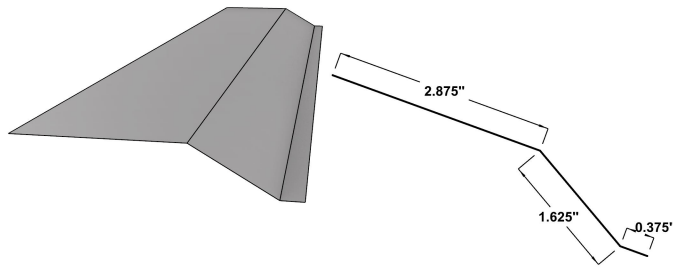

Wall to Roof

Width 10.25"
SKU WTR

Step Flashing

Width 10"
SKU SF

End Wall Flashing

Width 12"
SKU EWF

Roof Flashings

Roof Edge 32