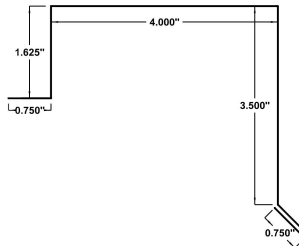

Fiber Cement

Fiber Cement J Trim 		Fiber Cement Z Trim 	
Width	3.3"	Width	3.3"
SKU	FCJT	SKU	FCZT
Fiber Cement Base Trim 		Fiber Cement Vertical Trim 	
Width	3.7"	Width	7.75" / 4.25"
SKU	FCBT	SKU	FCVT
Fiber Cement Horizontal Trim 		Fiber Cement Outside Corner Trim 	
Width	3.8" / 3.8"	Width	7.3" / 4.3"
SKU	FCHT	SKU	FCOSCT
Fiber Cement Inside Corner Trim 		Fiber Cement Trims <ul style="list-style-type: none"> — Aluminum — 28ga Pre-Painted Steel — Packages Are Labeled — Easy to Install — Colour Match to Fiber Cement 	
Width	8.1" / 4.3"		
SKU	FCISCT		

SSR Flashings

SSR Wall to Roof

***Available for 1" to 3"**

Width	10.875"
SKU	SSRWTR

SSR Rake Edge

Width	8.5"
SKU	SSRAE

SSR Gable Trim

***Available for 1" to 3"**

Width	11.125"
SKU	SSRGT

SSR High Eave Trim

Width	9.25"
SKU	SSRHET

SSR Z-Trim

***Available for 1" to 3"**

Width	3.625"
SKU	SSRZT

SSR Modified Gable Trim *Available for 1" to 3"

Width	15"
SKU	SSRMGT