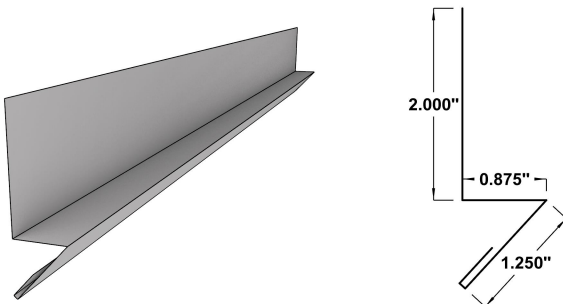

Wall Flashings

Base Flashing

*Available for 1/2" to 1-1/2"

Width	4"
SKU	BF

J Trim

*Available for 1/2" to 1-1/2"

Width	4"
SKU	JT

Deluxe Base Flashing

*Available for 1/2" to 1-1/2"

Width	4.875"
SKU	DBF

Drip Flashing

*Available for 1/2" to 1-1/2"

Width	3.75"
SKU	DF

Rat Defender

*Available for 1/2" to 1-1/2"

Width	4.5"
SKU	RD

Corner Flashings

Inside Corner Trim 1 *Available for 1/2" to 1-1/2"

Width 5"
SKU ISC1

Inside Corner Trim 2 *Available for 1/2" to 1-1/2"

Width 7.75"
SKU ISC2

Inside Corner Trim 3 *Available for 3/4" to 1-1/2"