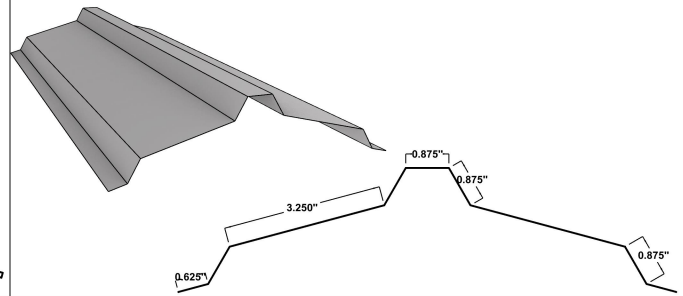

Roof Flashings

Benders Capping

Width 10.75"
SKU BC

Roof Ridge

*Available for 8" and 10" coverage

Width 12.125"
SKU DRR

Vented Benders Capping *Available in custom sizes

Width See Sales Representative
SKU VBC

Transition Ridge

Width 8.5"
SKU TR

Transition Valley

Width 8.5"
SKU TV

Wall to Roof

Width 10.25"
SKU WTR

Step Flashing

Width 10"
SKU SF

End Wall Flashing

Width 12"
SKU EWF