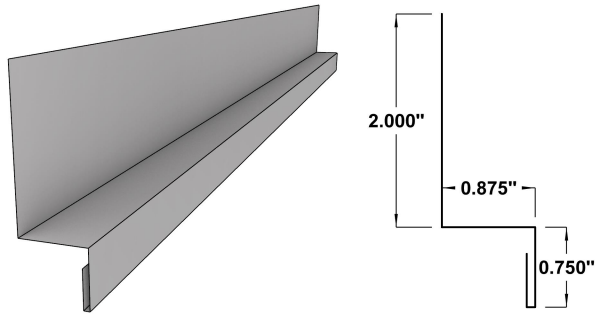

Wall Flashings

Base Flashing

*Available for 1/2" to 1-1/2"

Width	4"
SKU	BF

J Trim

*Available for 1/2" to 1-1/2"

Width	4"
SKU	JT

Deluxe Base Flashing