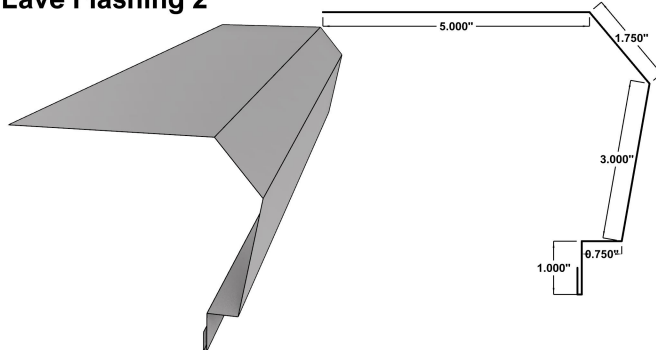

Width	14.375"
SKU	SFT

Eave Flashing 2