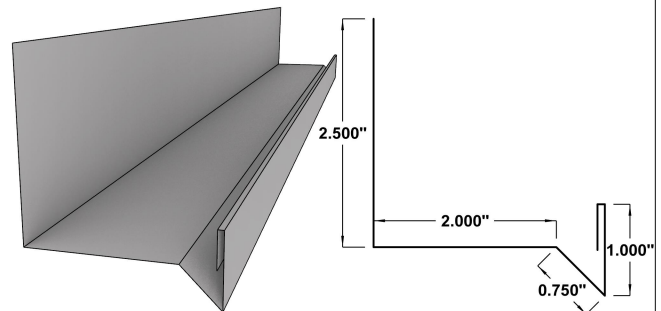

Header Flashing

*Available for 1/2" to 1-1/2"