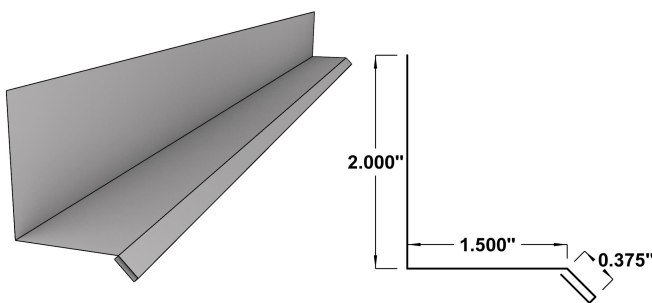

Header Flashing

*Available for 1/2" to 1-1/2"

Width	6.75"
SKU	HF

Window Flashing

*Available for 1/2" to 1-1/2"

Width	4.25"
SKU	WF

Sill Trim

Width	3.5"
SKU	ST

Corner Flashings

Inside Corner Trim 1 *Available for 1/2" to 1-1/2"

Width 5"
SKU ISC1

Inside Corner Trim 2 *Available for 1/2" to 1-1/2"

Width 7.75"
SKU ISC2

Inside Corner Trim 3 *Available for 3/4" to 1-1/2"