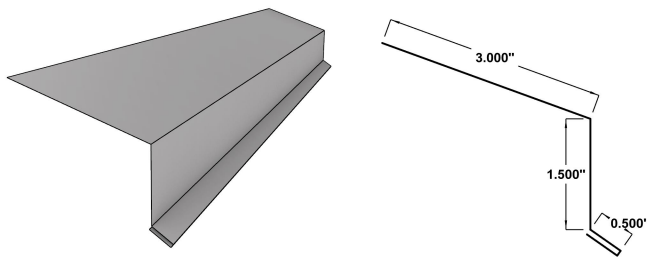

Roof Edge 36