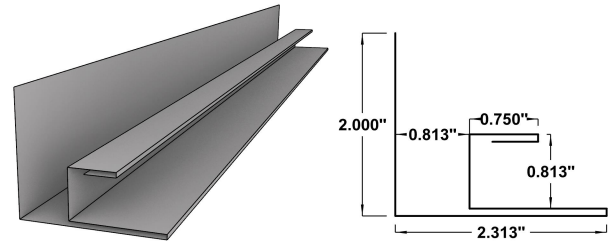

Header Flashing

*Available for 1/2" to 1-1/2"

Width	6.75"
SKU	HF

Window Flashing

*Available for 1/2" to 1-1/2"

Width	4.25"
SKU	WF

Sill Trim

Width	3.5"
SKU	ST

Corner Flashings

Inside Corner Trim 1 *Available for 1/2" to 1-1/2"

Width 5"
SKU ISC1

Inside Corner Trim 2 *Available for 1/2" to 1-1/2"

Width 7.75"
SKU ISC2

Inside Corner Trim 3 *Available for 3/4" to 1-1/2"