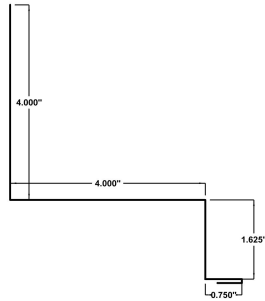

SSR Flashings

SSR Wall to Roof

*Available for 1" to 3"

Width	10.875"
SKU	SSRWTR

SSR Rake Edge