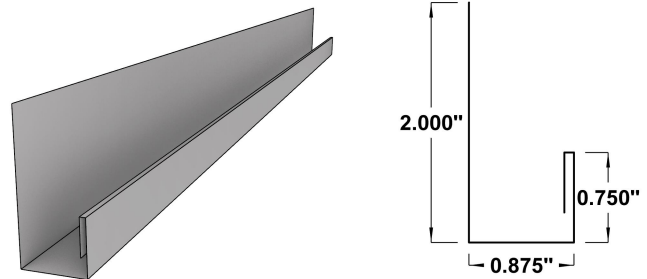

Wall Flashings

Base Flashing

*Available for 1/2" to 1-1/2"

Width	4"
SKU	BF

J Trim

*Available for 1/2" to 1-1/2"

Width	4"
SKU	JT

Deluxe Base Flashing