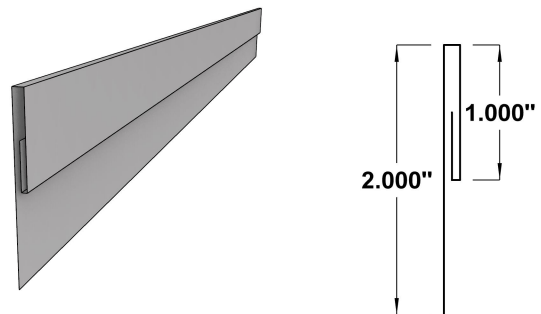

Header Flashing

*Available for 1/2" to 1-1/2"

Width	6.75"
SKU	HF

Window Flashing

*Available for 1/2" to 1-1/2"

Width	4.25"
SKU	WF

Sill Trim

Width	3.5"
SKU	ST

Corner Flashings

Inside Corner Trim 1 *Available for 1/2" to 1-1/2"

Width 5"
SKU ISC1

Inside Corner Trim 2 *Available for 1/2" to 1-1/2"

Width 7.75"
SKU ISC2

Inside Corner Trim 3 *Available for 3/4" to 1-1/2"