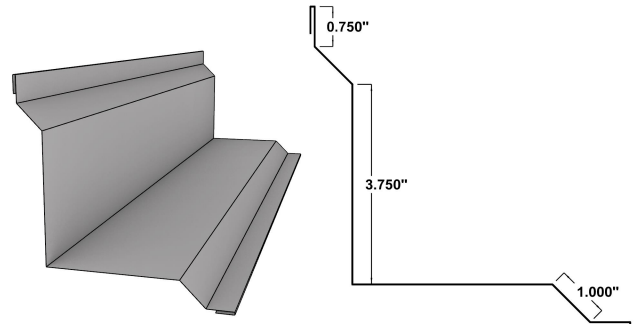

Corner Flashings

Inside Corner Trim 1 *Available for 1/2" to 1-1/2"

Width 5"
SKU ISC1

Inside Corner Trim 2 *Available for 1/2" to 1-1/2"

Width 7.75"
SKU ISC2

Inside Corner Trim 3 *Available for 3/4" to 1-1/2"

Width 9.25"
SKU ISC3

Inside Corner Post *Available for 1/2" to 1-1/2"

Width 12"
SKU ISCP

Outside Corner Post *Available for 1/2" to 1-1/2"

Width 12"
SKU OSCP

Outside Corner 1 *Available for 3/4" to 1-1/2"

Width 13"
SKU OSC1