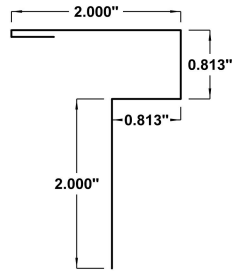

Misc Flashings

Canopy Trim

*Available for 1/2" to 1-1/2"