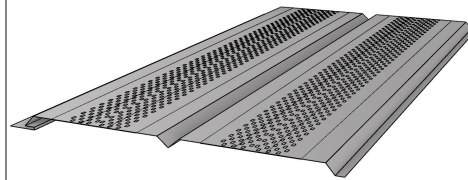

Width	3.375"
SKU	SFTJT

Soffit