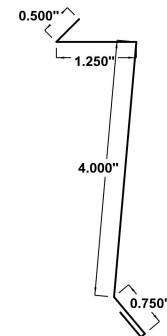

SSR W-Valley Flashing

Width	30"
SKU	SSRWVF

SSR Vented Ridge Capping

Width	33.75"
SKU	SSRVRC

Rainware

Downpipe *Available in custom sizes		Closed Downspout *Available in custom sizes	
			
Width	See Sales Representative	Width	See Sales Representative
SKU		SKU	
Open Downspout *Available in custom sizes		Elbows *Available in custom sizes	
			
Width	See Sales Representative	Width	See Sales Representative
SKU		SKU	
Downspout Offsets *Available for downspout and downpipe *Available in custom sizes *Available in custom angles		Eavestrough *Available in custom sizes	
			
Width	See Sales Representative	Width	19"
SKU		SKU	ET1
Eavestrough 2 *Available in custom sizes		Downspouts and Elbows Available In:	
		<ul style="list-style-type: none"> — 3" x 3" — 4" x 4" — Aluminum — 28ga or 26ga Pre-Painted Steel — Colour Match to Your Project 	
Width	19.375"		
SKU	ET2		

Misc Flashings

Canopy Trim

***Available for 1/2" to 1-1/2"**

Width	6"
SKU	CB

Door Track Cover

Width	12.25"
SKU	DTC

Soffit J Trim

Width	3.375"
SKU	SFTJT

Soffit

Width	14.375"
SKU	SFT

Eave Flashing 2

Width	12"
SKU	EF2

Reglet

Width	6.875"
SKU	REG

Fascia Trim

***Available for 2x4 to 2x12**