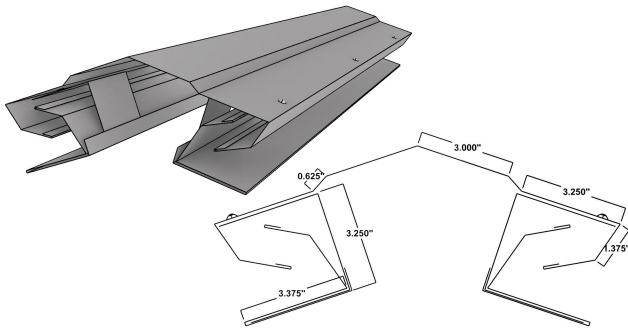

Vented Benders Capping *Available in custom sizes

Width See Sales Representative
SKU VBC

Transition Ridge