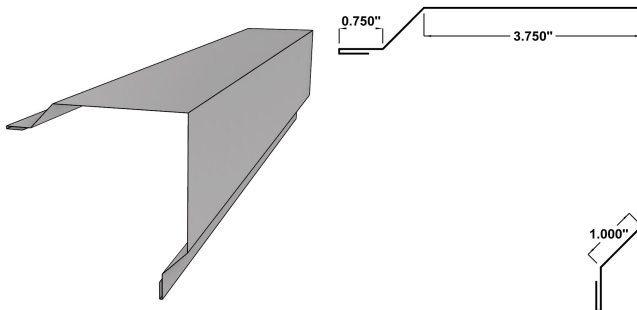

Corner Flashings

Inside Corner Trim 1 *Available for 1/2" to 1-1/2"

Width 5"
SKU ISC1

Inside Corner Trim 2 *Available for 1/2" to 1-1/2"

Width 7.75"
SKU ISC2

Inside Corner Trim 3 *Available for 3/4" to 1-1/2"

Width 9.25"
SKU ISC3

Inside Corner Post *Available for 1/2" to 1-1/2"

Width 12"
SKU ISCP

Outside Corner Post *Available for 1/2" to 1-1/2"

Width 12"
SKU OSCP

Outside Corner 1 *Available for 3/4" to 1-1/2"

Width 13"
SKU OSC1