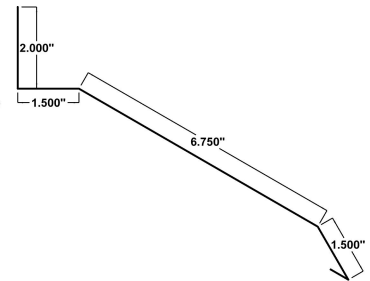

SSR W-Valley Flashing

Width	30"
SKU	SSRWVF

SSR Vented Ridge Capping

Width	33.75"
SKU	SSRVRC

Rainware

Downpipe *Available in custom sizes		Closed Downspout *Available in custom sizes	
			
Width	See Sales Representative	Width	See Sales Representative
SKU		SKU	
Open Downspout *Available in custom sizes		Elbows *Available in custom sizes	
			
Width	See Sales Representative	Width	See Sales Representative
SKU		SKU	
Downspout Offsets *Available for downspout and downpipe *Available in custom sizes *Available in custom angles		Eavestrough *Available in custom sizes	
			
Width	See Sales Representative	Width	19"
SKU		SKU	ET1
Eavestrough 2 *Available in custom sizes		Downspouts and Elbows Available In:	
		<ul style="list-style-type: none"> — 3" x 3" — 4" x 4" — Aluminum — 28ga or 26ga Pre-Painted Steel — Colour Match to Your Project 	
Width	19.375"		
SKU	ET2		

Misc Flashings

Canopy Trim

***Available for 1/2" to 1-1/2"**

Width	6"
SKU	CB

Door Track Cover

Width	12.25"
SKU	DTC

Soffit J Trim

Width	3.375"
SKU	SFTJT