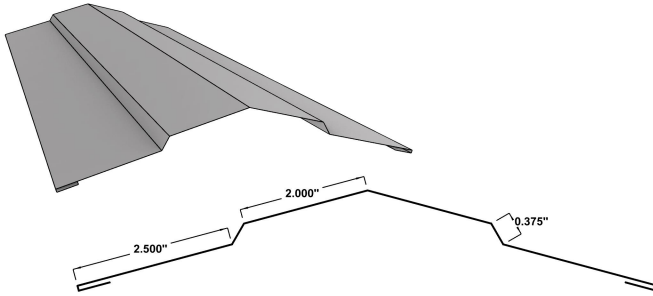

Width 9.25"
SKU ISC3

Inside Corner Post *Available for 1/2" to 1-1/2"

Width 12"
SKU ISCP

Outside Corner Post *Available for 1/2" to 1-1/2"

Width 12"
SKU OSCP

Outside Corner 1 *Available for 3/4" to 1-1/2"

Width 13"
SKU OSC1

Inside Angle *Available in 1" to 4"

Width 6.75"
SKU IA

Outside Angle *Available in 1" to 4"

Width 6.75"
SKU OA

Roof Flashings

Benders Capping

Width 10.75"
SKU BC

Roof Ridge