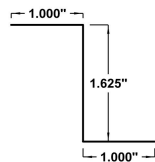

Fiber Cement

Fiber Cement J Trim 		Fiber Cement Z Trim 	
Width	3.3"	Width	3.3"
SKU	FCJT	SKU	FCZT
Fiber Cement Base Trim 		Fiber Cement Vertical Trim 	
Width	3.7"	Width	7.75" / 4.25"
SKU	FCBT	SKU	FCVT
Fiber Cement Horizontal Trim 		Fiber Cement Outside Corner Trim 	
Width	3.8" / 3.8"	Width	7.3" / 4.3"
SKU	FCHT	SKU	FCOSCT
Fiber Cement Inside Corner Trim 		Fiber Cement Trims <ul style="list-style-type: none"> — Aluminum — 28ga Pre-Painted Steel — Packages Are Labeled — Easy to Install — Colour Match to Fiber Cement 	
Width	8.1" / 4.3"		
SKU	FCISCT		

SSR Flashings

SSR Wall to Roof

***Available for 1" to 3"**

Width	10.875"
SKU	SSRWTR

SSR Rake Edge

Width	8.5"
SKU	SSRAE

SSR Gable Trim

***Available for 1" to 3"**

Width	11.125"
SKU	SSRGT

SSR High Eave Trim

Width	9.25"
SKU	SSRHET

SSR Z-Trim

***Available for 1" to 3"**

Width	3.625"
SKU	SSRZT

SSR Modified Gable Trim *Available for 1" to 3"

Width	15"
SKU	SSRMGT

SSR W-Valley Flashing

Width	30"
SKU	SSRWVF

SSR Vented Ridge Capping

Width	33.75"
SKU	SSRVRC

Rainware

Downpipe *Available in custom sizes		Closed Downspout *Available in custom sizes	
			
Width	See Sales Representative	Width	See Sales Representative
SKU		SKU	
Open Downspout *Available in custom sizes		Elbows *Available in custom sizes	
			
Width	See Sales Representative	Width	See Sales Representative
SKU		SKU	
Downspout Offsets *Available for downspout and downpipe *Available in custom sizes *Available in custom angles		Eavestrough *Available in custom sizes	
			
Width	See Sales Representative	Width	19"
SKU		SKU	ET1
Eavestrough 2 *Available in custom sizes		Downspouts and Elbows Available In:	
		<ul style="list-style-type: none"> — 3" x 3" — 4" x 4" — Aluminum — 28ga or 26ga Pre-Painted Steel — Colour Match to Your Project 	
Width	19.375"		
SKU	ET2		