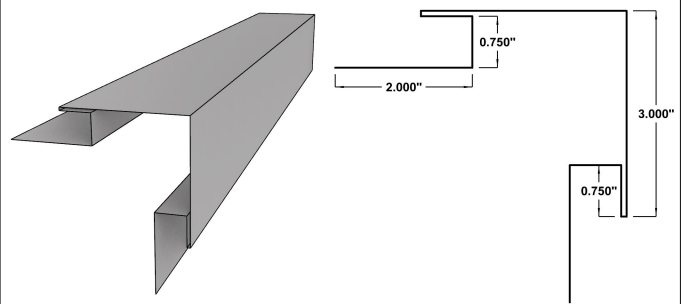

Corner Flashings

Inside Corner Trim 1 *Available for 1/2" to 1-1/2"

Width 5"
SKU ISC1

Inside Corner Trim 2 *Available for 1/2" to 1-1/2"

Width 7.75"
SKU ISC2

Inside Corner Trim 3 *Available for 3/4" to 1-1/2"

Width 9.25"
SKU ISC3

Inside Corner Post *Available for 1/2" to 1-1/2"

Width 12"
SKU ISCP

Outside Corner Post *Available for 1/2" to 1-1/2"

Width 12"
SKU OSCP

Outside Corner 1 *Available for 3/4" to 1-1/2"

Width 13"
SKU OSC1