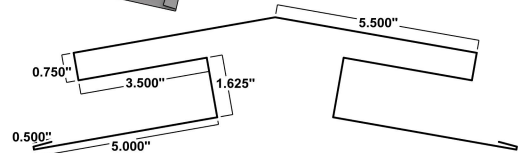

Fiber Cement

Fiber Cement J Trim 		Fiber Cement Z Trim 	
Width	3.3"	Width	3.3"
SKU	FCJT	SKU	FCZT
Fiber Cement Base Trim 		Fiber Cement Vertical Trim 	
Width	3.7"	Width	7.75" / 4.25"
SKU	FCBT	SKU	FCVT
Fiber Cement Horizontal Trim 		Fiber Cement Outside Corner Trim 	
Width	3.8" / 3.8"	Width	7.3" / 4.3"
SKU	FCHT	SKU	FCOSCT
Fiber Cement Inside Corner Trim 		Fiber Cement Trims <ul style="list-style-type: none"> — Aluminum — 28ga Pre-Painted Steel — Packages Are Labeled — Easy to Install — Colour Match to Fiber Cement 	
Width	8.1" / 4.3"		
SKU	FCISCT		

SSR Flashings

SSR Wall to Roof

***Available for 1" to 3"**

Width	10.875"
SKU	SSRWTR

SSR Rake Edge

Width	8.5"
SKU	SSRAE

SSR Gable Trim

***Available for 1" to 3"**

Width	11.125"
SKU	SSRGT

SSR High Eave Trim

Width	9.25"
SKU	SSRHET

SSR Z-Trim

***Available for 1" to 3"**

Width	3.625"
SKU	SSRZT

SSR Modified Gable Trim *Available for 1" to 3"

Width	15"
SKU	SSRMGT

SSR W-Valley Flashing

Width	30"
SKU	SSRWVF

SSR Vented Ridge Capping

Width	33.75"
SKU	SSRVRC

Rainware

Downpipe *Available in custom sizes		Closed Downspout *Available in custom sizes	
			
Width	See Sales Representative	Width	See Sales Representative
SKU		SKU	
Open Downspout *Available in custom sizes		Elbows *Available in custom sizes	
			
Width	See Sales Representative	Width	See Sales Representative
SKU		SKU	
Downspout Offsets *Available for downspout and downpipe *Available in custom sizes *Available in custom angles		Eavestrough *Available in custom sizes	
			
Width	See Sales Representative	Width	19"
SKU		SKU	ET1
Eavestrough 2 *Available in custom sizes		Downspouts and Elbows Available In:	
		<ul style="list-style-type: none"> — 3" x 3" — 4" x 4" — Aluminum — 28ga or 26ga Pre-Painted Steel — Colour Match to Your Project 	
Width	19.375"		
SKU	ET2		