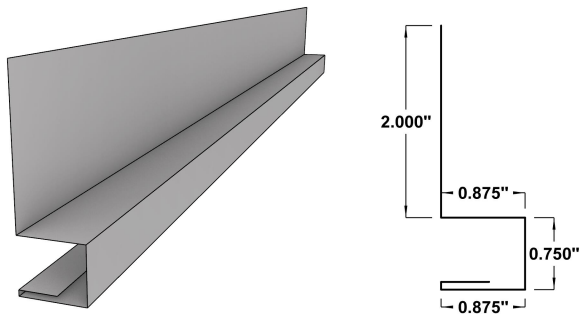

Wall Flashings

Base Flashing

*Available for 1/2" to 1-1/2"

Width	4"
SKU	BF

J Trim

*Available for 1/2" to 1-1/2"

Width	4"
SKU	JT

Deluxe Base Flashing

*Available for 1/2" to 1-1/2"

Width	4.875"
SKU	DBF

Drip Flashing

*Available for 1/2" to 1-1/2"

Width	3.75"
SKU	DF

Rat Defender

*Available for 1/2" to 1-1/2"

Width	4.5"
SKU	RD