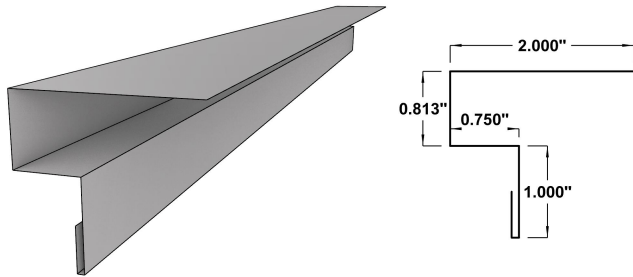

Header Flashing

*Available for 1/2" to 1-1/2"

Width	6.75"
SKU	HF

Window Flashing

*Available for 1/2" to 1-1/2"

Width	4.25"
SKU	WF

Sill Trim

Width	3.5"
SKU	ST

Corner Flashings

Inside Corner Trim 1 *Available for 1/2" to 1-1/2"

Width 5"
SKU ISC1

Inside Corner Trim 2 *Available for 1/2" to 1-1/2"

Width 7.75"
SKU ISC2

Inside Corner Trim 3 *Available for 3/4" to 1-1/2"