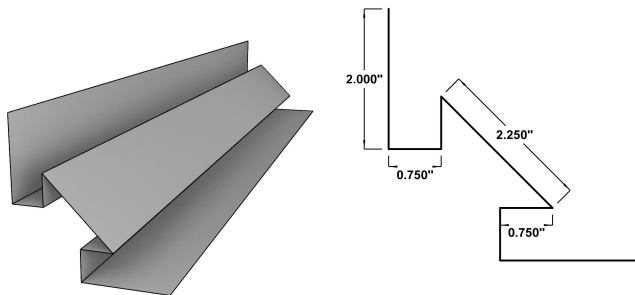

Corner Flashings

Inside Corner Trim 1 *Available for 1/2" to 1-1/2"

Width 5"
SKU ISC1

Inside Corner Trim 2 *Available for 1/2" to 1-1/2"

Width 7.75"
SKU ISC2

Inside Corner Trim 3 *Available for 3/4" to 1-1/2"

Width 9.25"
SKU ISC3

Inside Corner Post *Available for 1/2" to 1-1/2"

Width 12"
SKU ISCP

Outside Corner Post *Available for 1/2" to 1-1/2"

Width 12"
SKU OSCP

Outside Corner 1 *Available for 3/4" to 1-1/2"

Width 13"
SKU OSC1