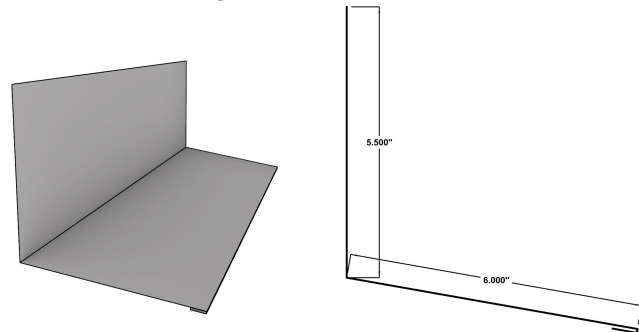

Wall to Roof

Width 10.25"
SKU WTR

Step Flashing

Width 10"
SKU SF

End Wall Flashing

Width 12"
SKU EWF

Roof Flashings

Roof Edge 32