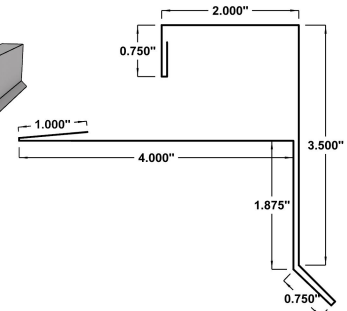

Fiber Cement

Fiber Cement J Trim 		Fiber Cement Z Trim 	
Width	3.3"	Width	3.3"
SKU	FCJT	SKU	FCZT
Fiber Cement Base Trim 		Fiber Cement Vertical Trim 	
Width	3.7"	Width	7.75" / 4.25"
SKU	FCBT	SKU	FCVT
Fiber Cement Horizontal Trim 		Fiber Cement Outside Corner Trim 	
Width	3.8" / 3.8"	Width	7.3" / 4.3"
SKU	FCHT	SKU	FCOSCT
Fiber Cement Inside Corner Trim 		Fiber Cement Trims <ul style="list-style-type: none"> — Aluminum — 28ga Pre-Painted Steel — Packages Are Labeled — Easy to Install — Colour Match to Fiber Cement 	
Width	8.1" / 4.3"		
SKU	FCISCT		

SSR Flashings

SSR Wall to Roof

***Available for 1" to 3"**

Width	10.875"
SKU	SSRWTR

SSR Rake Edge

Width	8.5"
SKU	SSRAE

SSR Gable Trim

***Available for 1" to 3"**

Width	11.125"
SKU	SSRGT

SSR High Eave Trim

Width	9.25"
SKU	SSRHET

SSR Z-Trim

***Available for 1" to 3"**

Width	3.625"
SKU	SSRZT

SSR Modified Gable Trim *Available for 1" to 3"

Width	15"
SKU	SSRMGT

SSR W-Valley Flashing

Width	30"
SKU	SSRWVF

SSR Vented Ridge Capping

Width	33.75"
SKU	SSRVRC

Rainware

Downpipe *Available in custom sizes		Closed Downspout *Available in custom sizes	
			
Width	See Sales Representative	Width	See Sales Representative
SKU		SKU	
Open Downspout *Available in custom sizes		Elbows *Available in custom sizes	
			
Width	See Sales Representative	Width	See Sales Representative
SKU		SKU	
Downspout Offsets *Available for downspout and downpipe *Available in custom sizes *Available in custom angles		Eavestrough *Available in custom sizes	
			
Width	See Sales Representative	Width	19"
SKU		SKU	ET1
Eavestrough 2 *Available in custom sizes		Downspouts and Elbows Available In:	
		<ul style="list-style-type: none"> — 3" x 3" — 4" x 4" — Aluminum — 28ga or 26ga Pre-Painted Steel — Colour Match to Your Project 	
Width	19.375"		
SKU	ET2		