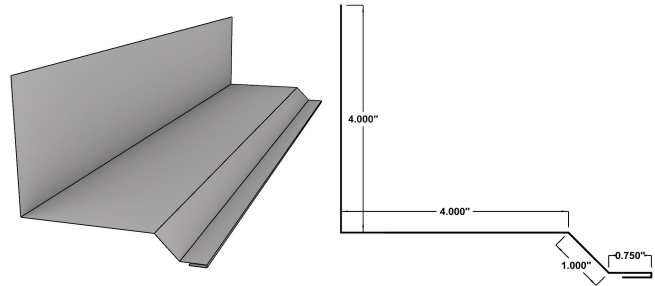

Wall to Roof