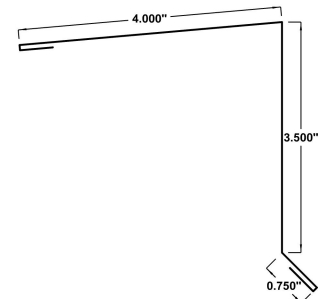

Fiber Cement

Fiber Cement J Trim 		Fiber Cement Z Trim 	
Width	3.3"	Width	3.3"
SKU	FCJT	SKU	FCZT
Fiber Cement Base Trim 		Fiber Cement Vertical Trim 	
Width	3.7"	Width	7.75" / 4.25"
SKU	FCBT	SKU	FCVT
Fiber Cement Horizontal Trim 		Fiber Cement Outside Corner Trim 	
Width	3.8" / 3.8"	Width	7.3" / 4.3"
SKU	FCHT	SKU	FCOSCT
Fiber Cement Inside Corner Trim 		Fiber Cement Trims <ul style="list-style-type: none"> — Aluminum — 28ga Pre-Painted Steel — Packages Are Labeled — Easy to Install — Colour Match to Fiber Cement 	
Width	8.1" / 4.3"		
SKU	FCISCT		

SSR Flashings

SSR Wall to Roof

***Available for 1" to 3"**

Width	10.875"
SKU	SSRWTR

SSR Rake Edge

Width	8.5"
SKU	SSRAE

SSR Gable Trim

***Available for 1" to 3"**

Width	11.125"
SKU	SSRGT

SSR High Eave Trim

Width	9.25"
SKU	SSRHET

SSR Z-Trim

***Available for 1" to 3"**

Width	3.625"
SKU	SSRZT

SSR Modified Gable Trim *Available for 1" to 3"

Width	15"
SKU	SSRMGT