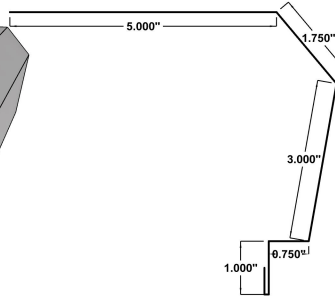

Width	14.375"
SKU	SFT

Eave Flashing 2