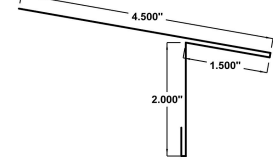

Fiber Cement

Fiber Cement J Trim 		Fiber Cement Z Trim 	
Width	3.3"	Width	3.3"
SKU	FCJT	SKU	FCZT
Fiber Cement Base Trim 		Fiber Cement Vertical Trim 	
Width	3.7"	Width	7.75" / 4.25"
SKU	FCBT	SKU	FCVT
Fiber Cement Horizontal Trim 		Fiber Cement Outside Corner Trim 	
Width	3.8" / 3.8"	Width	7.3" / 4.3"
SKU	FCHT	SKU	FCOSCT
Fiber Cement Inside Corner Trim 		Fiber Cement Trims <ul style="list-style-type: none"> — Aluminum — 28ga Pre-Painted Steel — Packages Are Labeled — Easy to Install — Colour Match to Fiber Cement 	
Width	8.1" / 4.3"		
SKU	FCISCT		

SSR Flashings

SSR Wall to Roof

***Available for 1" to 3"**

Width	10.875"
SKU	SSRWTR

SSR Rake Edge

Width	8.5"
SKU	SSRAE

SSR Gable Trim

***Available for 1" to 3"**

Width	11.125"
SKU	SSRGT

SSR High Eave Trim

Width	9.25"
SKU	SSRHET

SSR Z-Trim

***Available for 1" to 3"**

Width	3.625"
SKU	SSRZT

SSR Modified Gable Trim *Available for 1" to 3"

Width	15"
SKU	SSRMGT